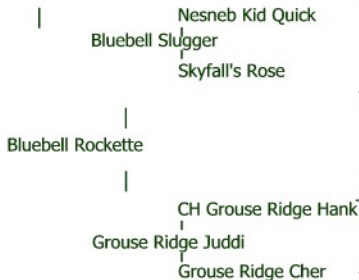

Southpaw
Flairette

Madisononian
Rayn Dance

Nesneb Kid Quick
Skyfall's Rose

Bon Dale Sport
Grouse Ridge Genesee

CH Mr. Motion
Kristmas Charlena
CH Bozeann's Mosley
CH Flair

Riparian
Kassie
Riparian
Thornton's Tillette

Nesneb Mighty Quick
Tobacco's Fancy
Nesneb John Quick
Tobacco Road's Pepper

CH Manunka Chunk Smokey
Kristen's Liberty Belle
Joe Joe Dancer
Grouse Ridge Anndee

Champaign Dazzle

Nesneb Mighty Quick
Tobacco's Fancy

Nesneb John Quick
Tobacco Road's Pepper

Blue Bell's Bandit
Grouse Ridge Bobbee

Grouse Ridge Been
Knike

Mighty Rex
Sullivan's Irish Dolly
Tobacco Road
Fells Point Peggy
Nesneb Mighty Quick
Tobacco's Fancy
Tobacco Road Jr.
Billyboy's Magic Melody